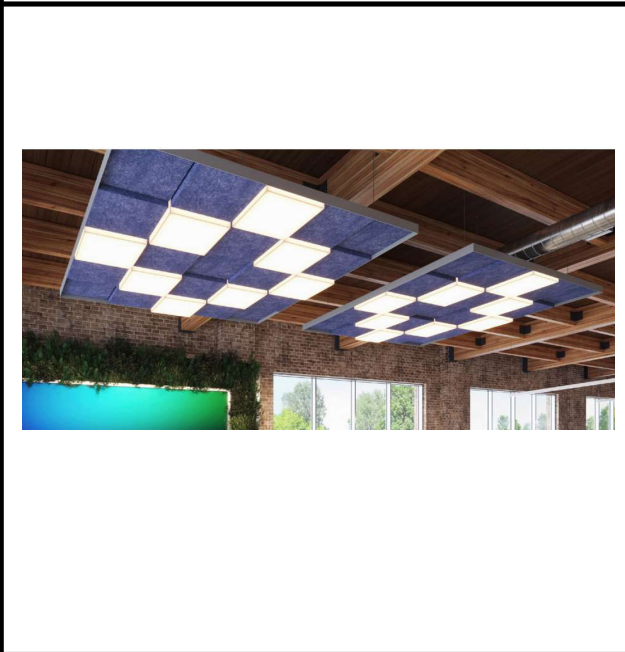

Sovitron Interior Pvt.Ltd.

Model Name	SPexz Acoustic Light /DL-DSPEDPA-20
Description	Acoustic Light

Technical description	Image
-----------------------	-------

Dimension	Standard Size L=595mm,W=595mm
Frame	Acoustic
Color Tempertaure	3000K
Power	20W
Total Luminous Flux	1400 lm
Efficacy	70 lm/W
IP rating	20
Color Rendering	≥80
Mounting	Pendant
Optics	LED
Dimming	NON-Dimmable
Operating Voltage	220-240 VAC
Standard Lifetime	L70 minimum at 50,000 burning hours

Dimension diagram

Standard 2x2 size=LXW=595mmx595mm

Sizes availabe on custom request

Remarks:-

Address: Plot #7 Saroorpur-Nangla Industrial Area,Ballabgarh-Sohna Road,Faridabad-121005
Email: info@sovitron.com